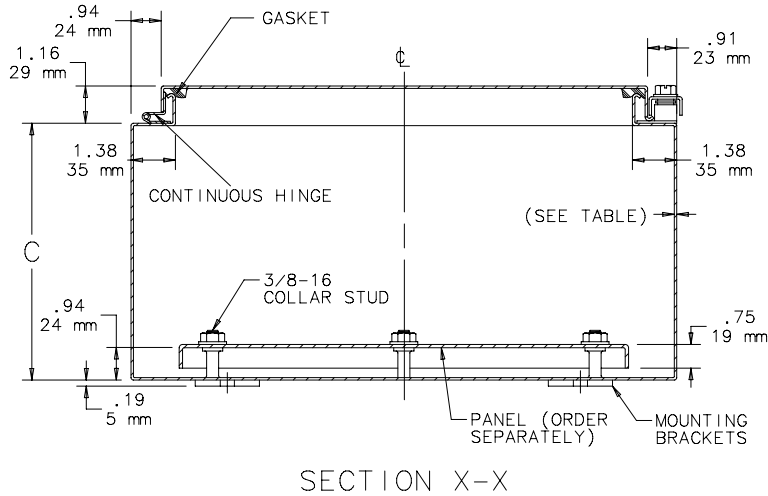

1. NOTE:
1. Removable data pocket included (see table for size). Large data pocket 12.00 x 12.00 (305mm x 305mm); small data pocket 6.00 x 6.00 (152mm x 152mm).
  2. Maximum spacing between door clamps is 15.00 (382mm)