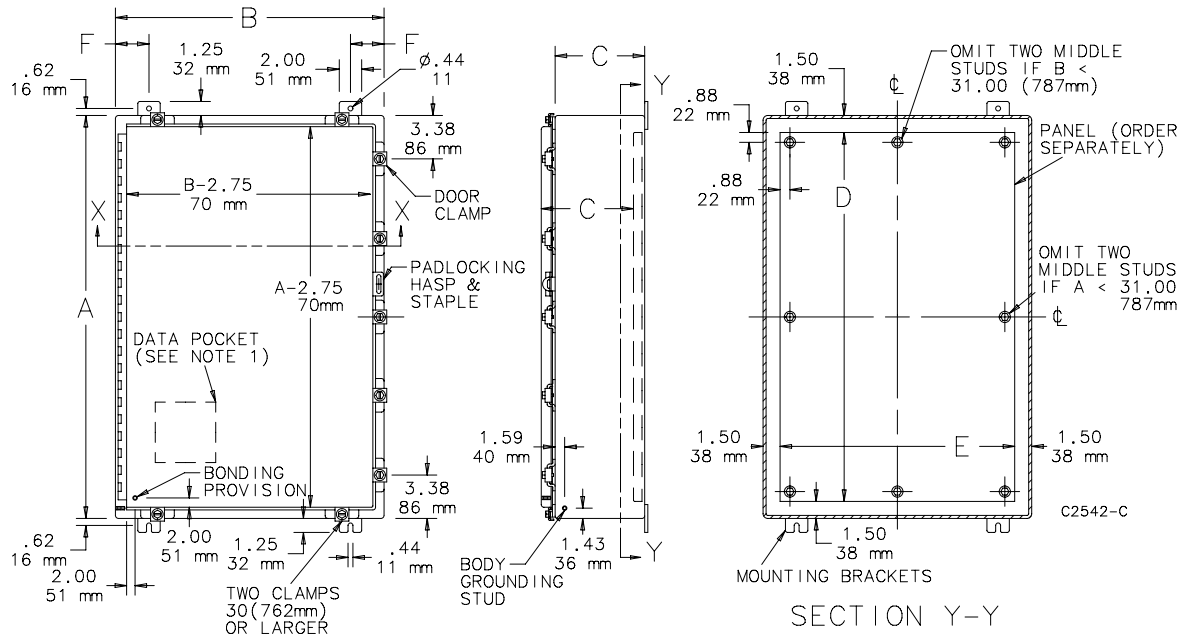

1. NOTE:
1. Removable data pocket included (see table for size). Large data pocket 12.00 x 12.00 (305mm x 305mm); small data pocket 6.00 x 6.00 (152mm x 152mm).
  2. Maximum spacing between door clamps is 15.00 (382mm)